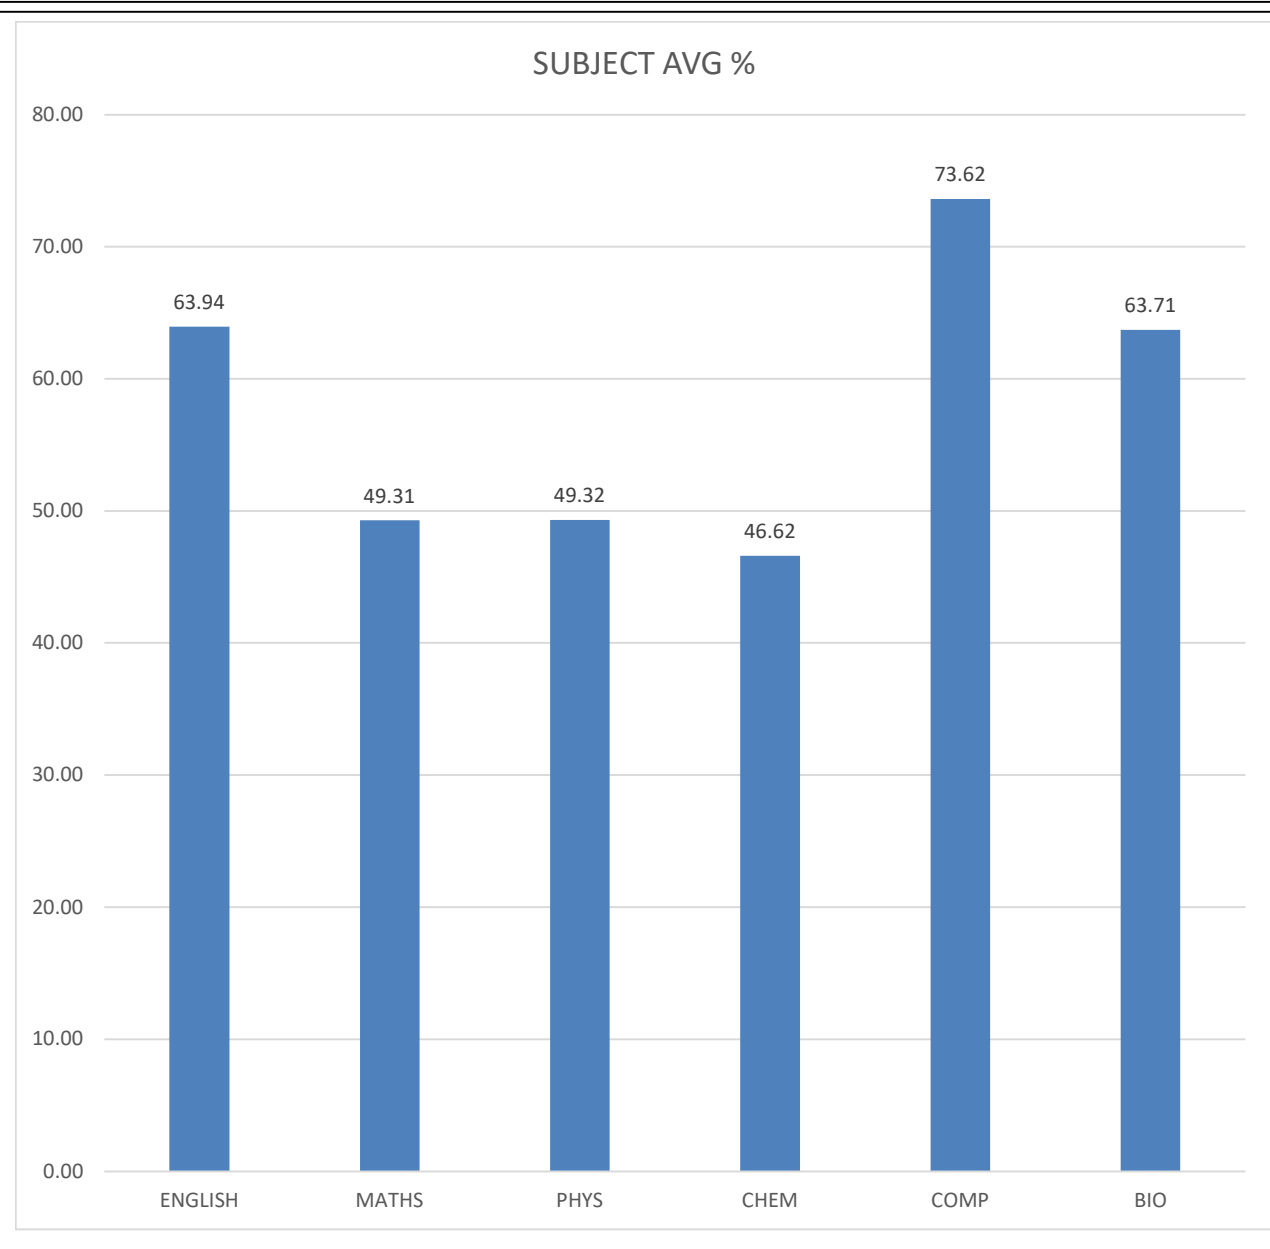

SAINIK SCHOOL KALIKIRI

CLASS XII SUBJECT WISE ANALYSIS OF PB-2

SUB	A1	A2	B1	B2	C1	C2	D	E	AB
ENGLISH	0	8	20	21	13	3	3	6	3
MATHS	0	5	5	13	7	16	10	18	3
PHYS	0	1	2	12	17	25	11	6	3
CHEM	0	0	2	9	12	15	12	10	17
COMP	3	20	16	7	9	5	0	0	4
BIO	0	0	0	1	1	5	4	2	0
OVERALL	0	0	7	12	13	21	3	1	20

SUBJECT WISE COMPARITIVE ANALYSIS

SAINIK SCHOOL KALIKIRI

CLASS XII SUBJECT AVERAGE ANALYSIS OF PB-2

SUB	AVG %
ENGLISH	63.94
MATHS	49.31
PHYS	49.32
CHEM	46.62
COMP	73.62
BIO	63.71
OVERALL	55.27

SAINIK SCHOOL KALIKIRI