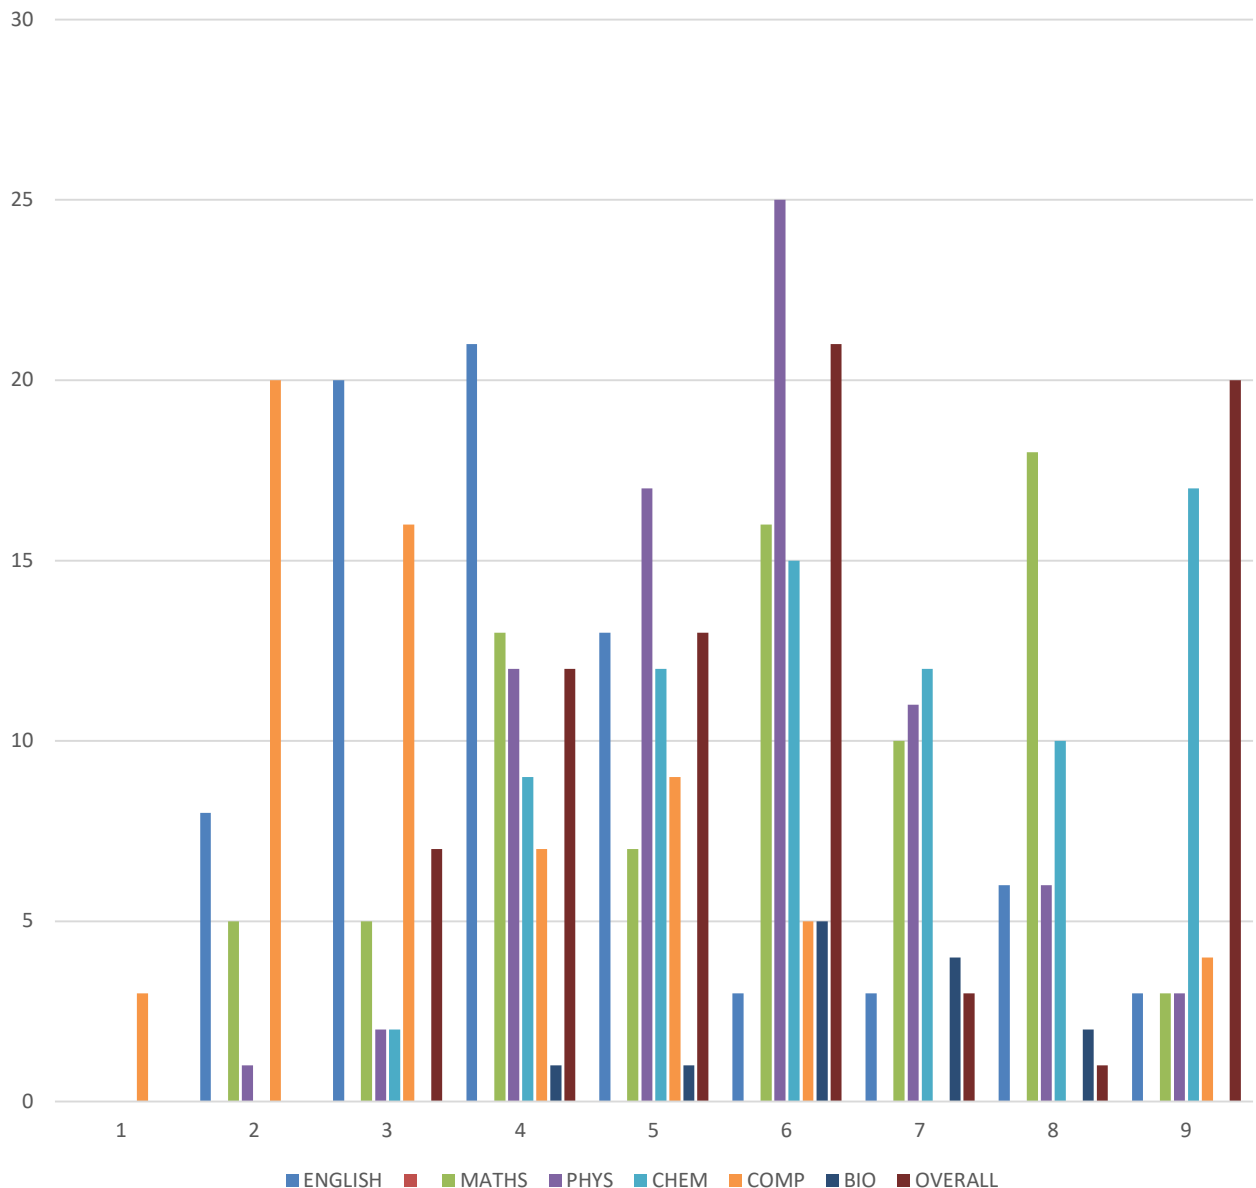

SAINIK SCHOOL KALIKIRI

CLASS XII SUBJECT WISE ANALYSIS OF PB-2

SUB	A1	A2	B1	B2	C1	C2	D	E	AB
ENGLISH	0	8	20	21	13	3	3	6	3
MATHS	0	5	5	13	7	16	10	18	3
PHYS	0	1	2	12	17	25	11	6	3
CHEM	0	0	2	9	12	15	12	10	17
COMP	3	20	16	7	9	5	0	0	4
BIO	0	0	0	1	1	5	4	2	0
OVERALL	0	0	7	12	13	21	3	1	20

SUBJECT WISE COMPARITIVE ANALYSIS

SAINIK SCHOOL KALIKIRI

CLASS XII SUBJECT AVERAGE ANALYSIS OF PB-2

SUB	AVG %
ENGLISH	63.94
MATHS	49.31
PHYS	49.32
CHEM	46.62
COMP	73.62
BIO	63.71
OVERALL	55.27

SAINIK SCHOOL KALIKIRI