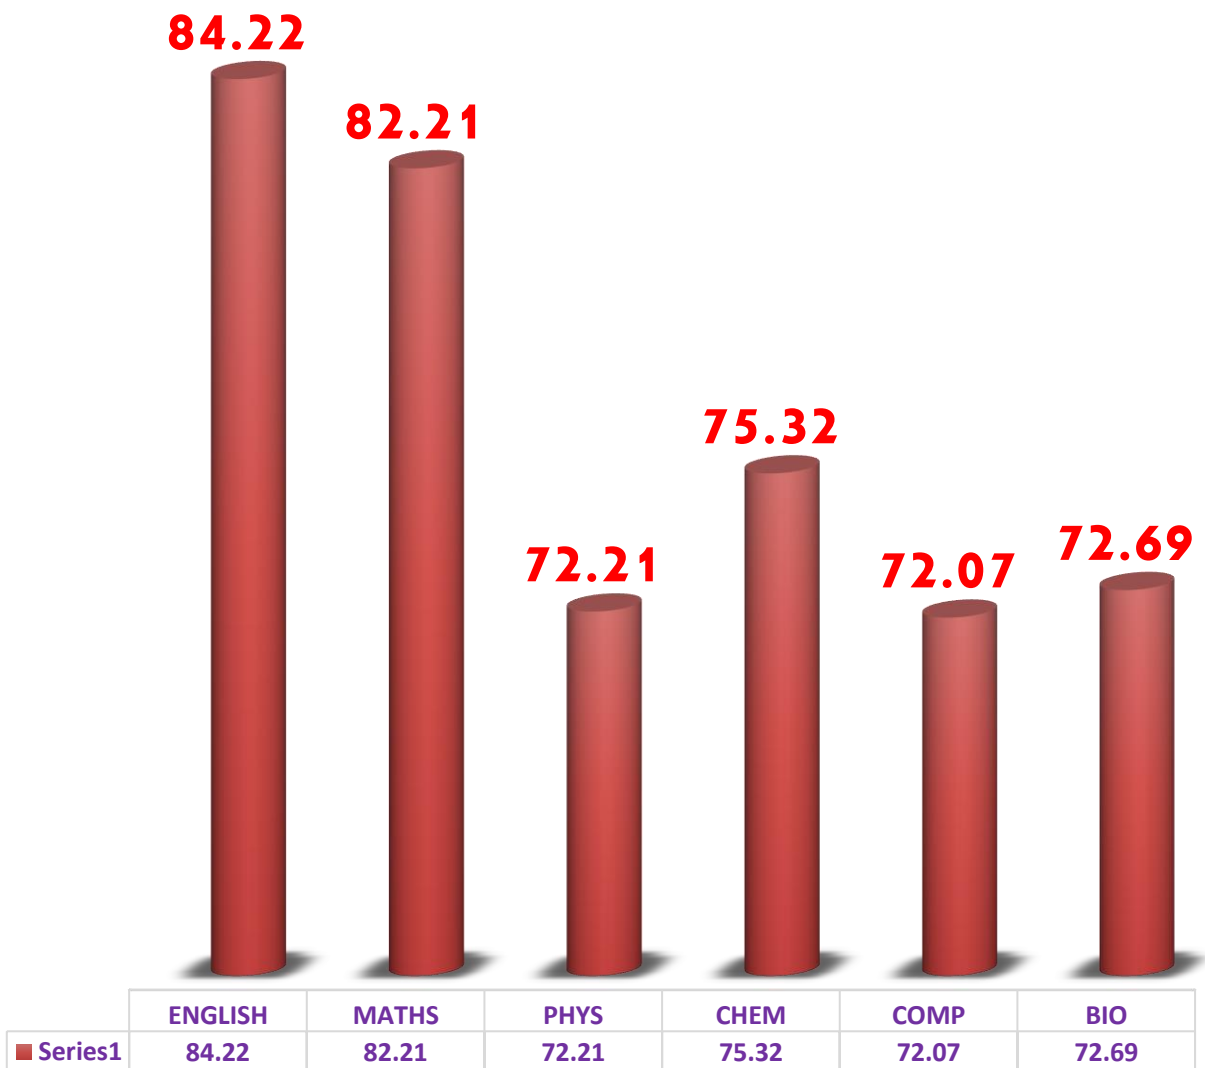

SAINIK SCHOOL KALIKIRI

CLASS XII SUBJECT WISE ANALYSIS OF PT-1

SUB	A1	A2	B1	B2	C1	C2	D	E	AB
ENGLISH	15	39	16	4	3	0	0	0	0
MATHS	32	14	12	7	7	3	2	0	0
PHYS	5	19	12	22	10	9	0	0	0
CHEM	8	14	21	21	9	4	0	0	0
COMP	14	7	15	7	10	2	7	2	0
BIO	1	2	6	0	3	0	1	0	0

SUBJECT WISE ANALYSIS

SAINIK SCHOOL KALIKIRI

CLASS XII SUBJECT AVERAGE ANALYSIS OF PT-1

SUB	AVG %
ENGLISH	84.22
MATHS	82.21
PHYS	72.21
CHEM	75.32
COMP	72.07
BIO	72.69

SUBJECT AVERAGE %

SAINIK SCHOOL KALIKIRI

CLASS XII OVERALL PERCENTAGE ANALYSIS OF PT-1

% RANGE	GRADE	NO OF CADETS
91-100	A1	12
81-90	A2	22
71-80	B1	18
61-70	B2	17
51-60	C1	7
41-50	C2	1
33-40	D	0
<33	E	0
AB	AB	0
TOTAL		77

ANALYSIS ON OVERALL %

CLASS XII PT 1 ANALYSIS	MARKS IN %		
SUBJECT	CLASS XII A	CLASS XII B	CLASS XII C
ENGLISH	85.19	84.22	83.8
MATHS	80.19	83.44	81.8
PHYS	72.31	73.75	70.6
CHEM	77.31	74.84	75.0
COMP/BIO	72.69	74.14	70.0
OVERALL	77.5	78.08	76.3