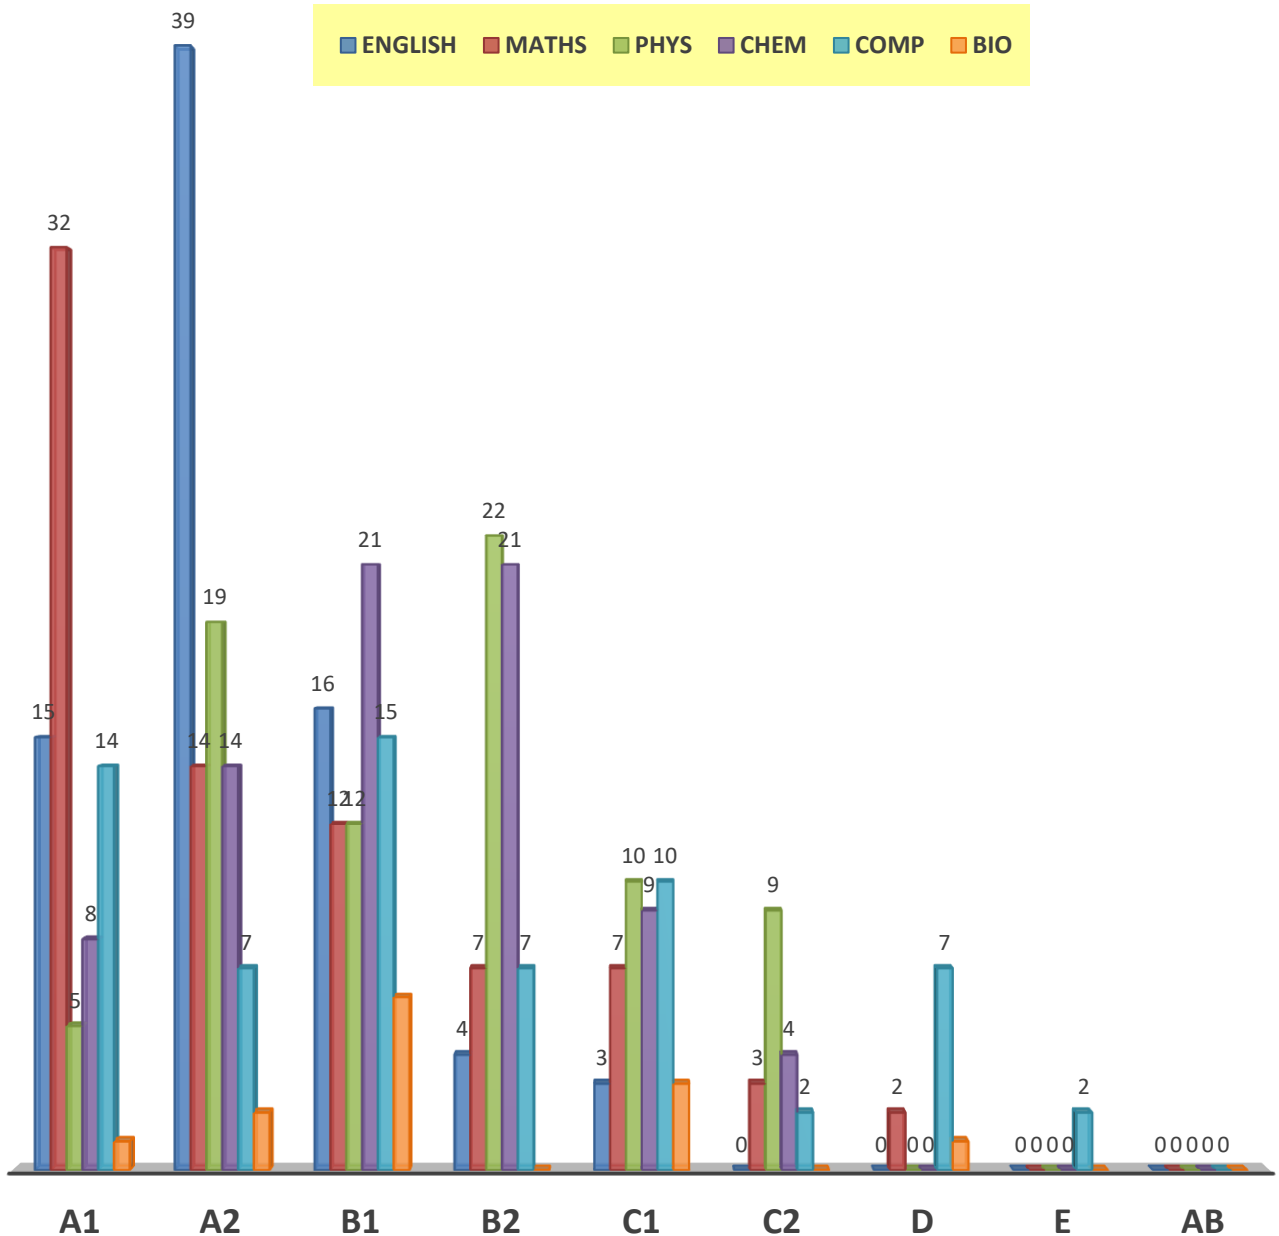

SUBJECT WISE ANALYSIS