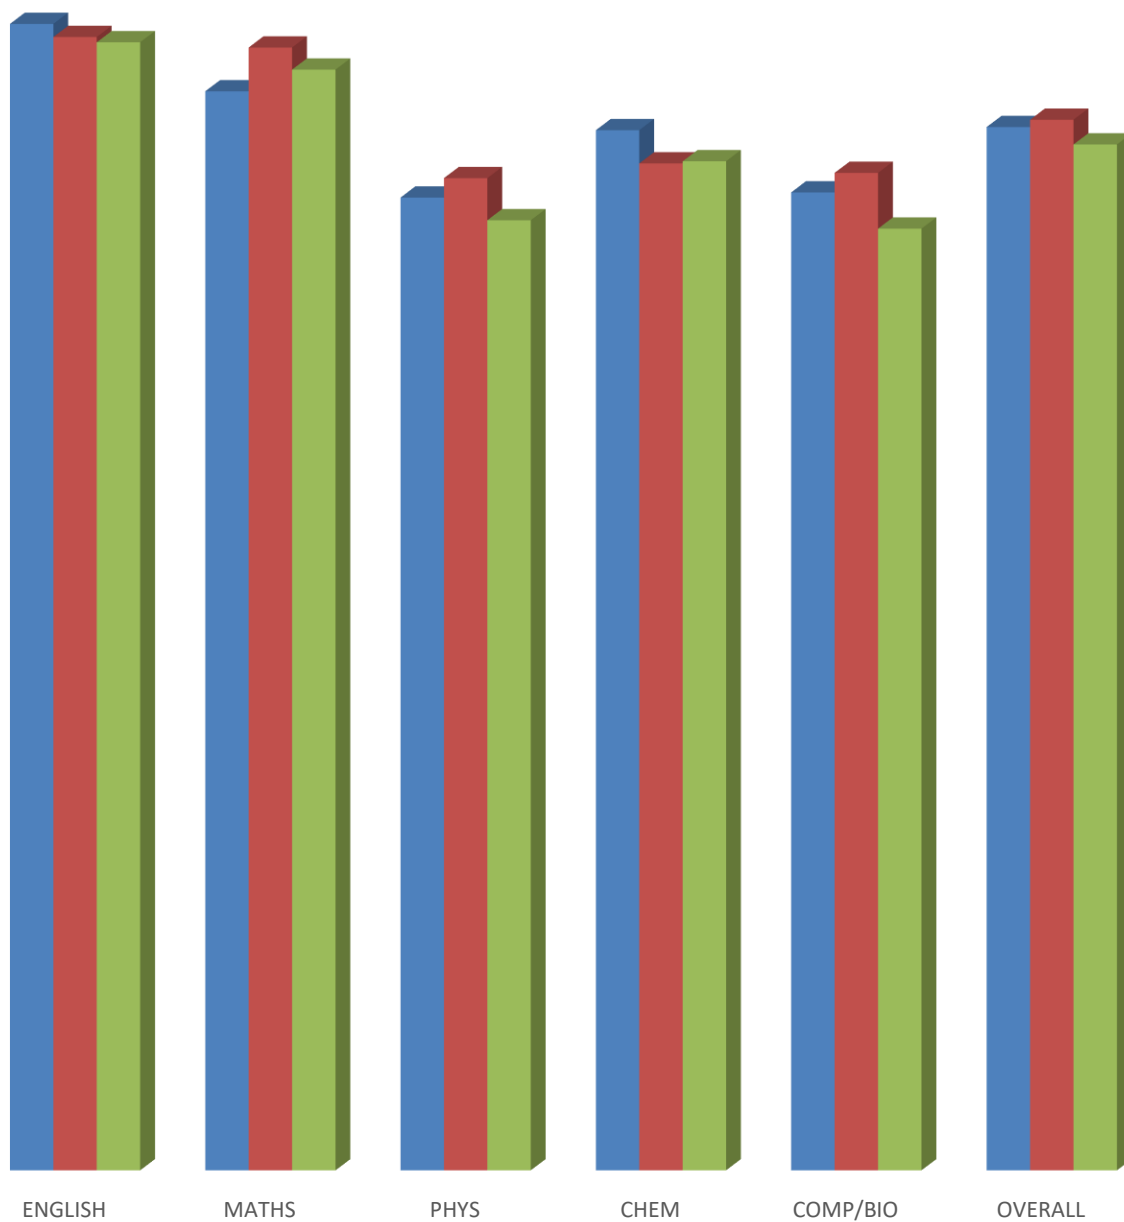

CLASS XII PT 1 ANALYSIS	MARKS IN %		
SUBJECT	CLASS XII A	CLASS XII B	CLASS XII C
ENGLISH	85.19	84.22	83.8
MATHS	80.19	83.44	81.8
PHYS	72.31	73.75	70.6
CHEM	77.31	74.84	75.0
COMP/BIO	72.69	74.14	70.0
OVERALL	77.5	78.08	76.3

SECTION WISE % COMPARISOM

■ MARKS IN % CLASS XII A   ■ MARKS IN % CLASS XII B   ■ MARKS IN % CLASS XII C