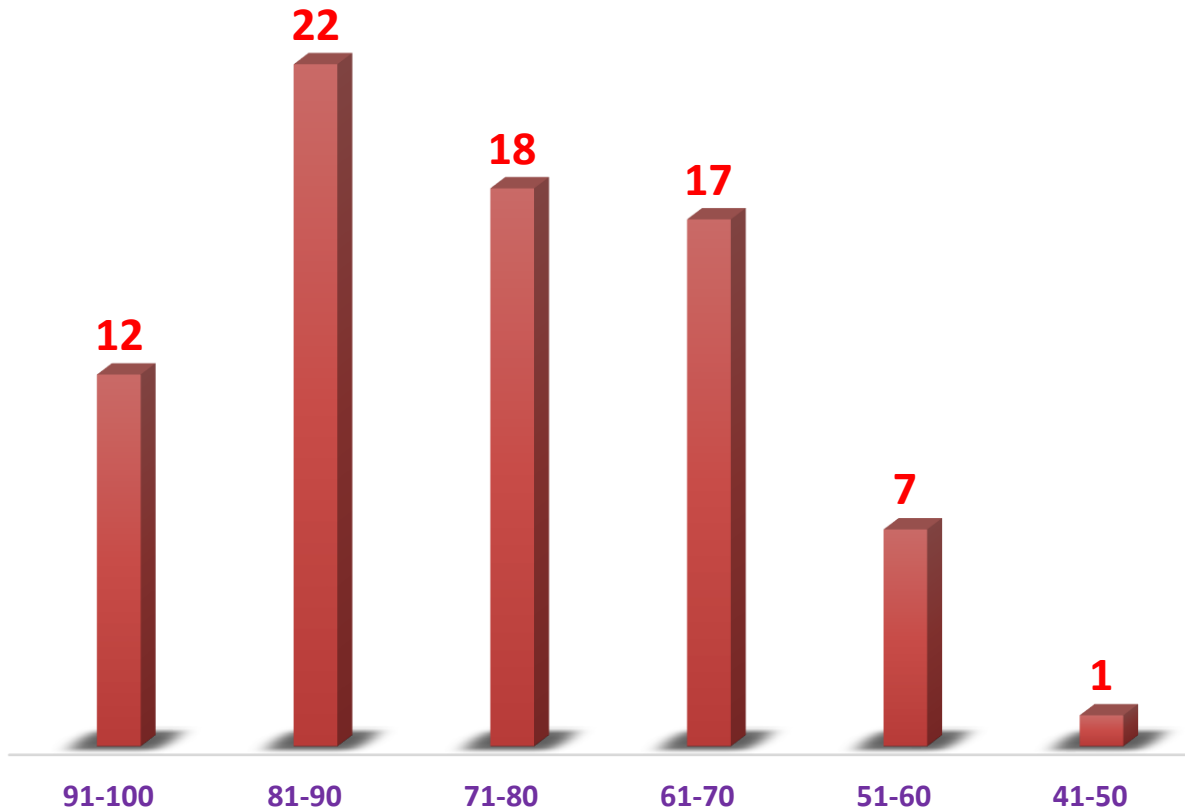

ANALYSIS ON OVERALL %